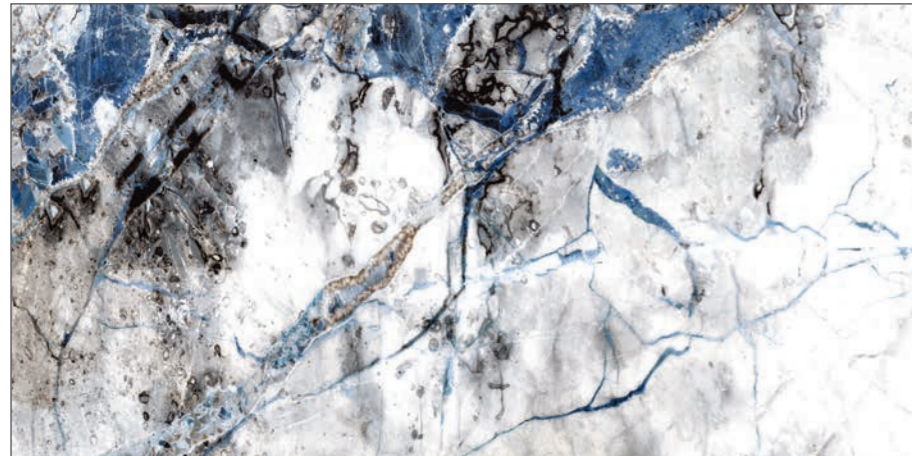

LOLITE WHITE

24x48" 60x120

tp GR fl v³ Mohs:6

NANO
TECHNOLOGY

12x48" / 30x120 STEP