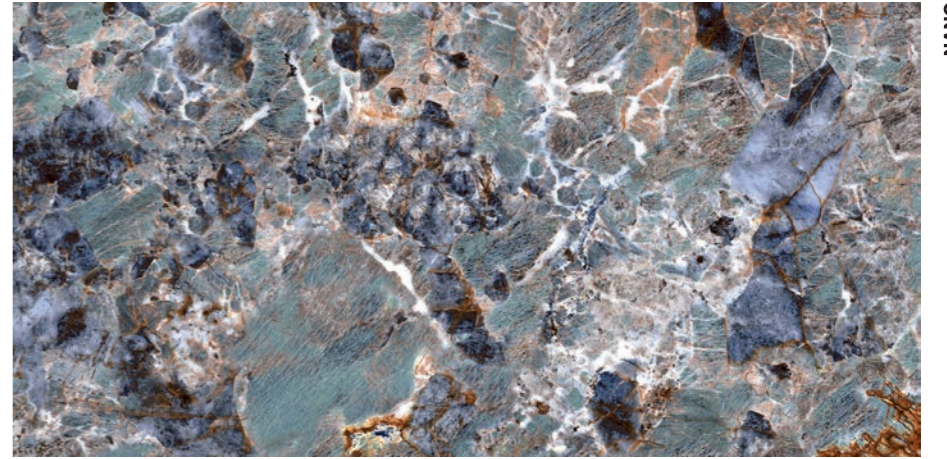

AMAZONITE

NANO

24x48" 60x120

tp GR fl v³ Mohs:6