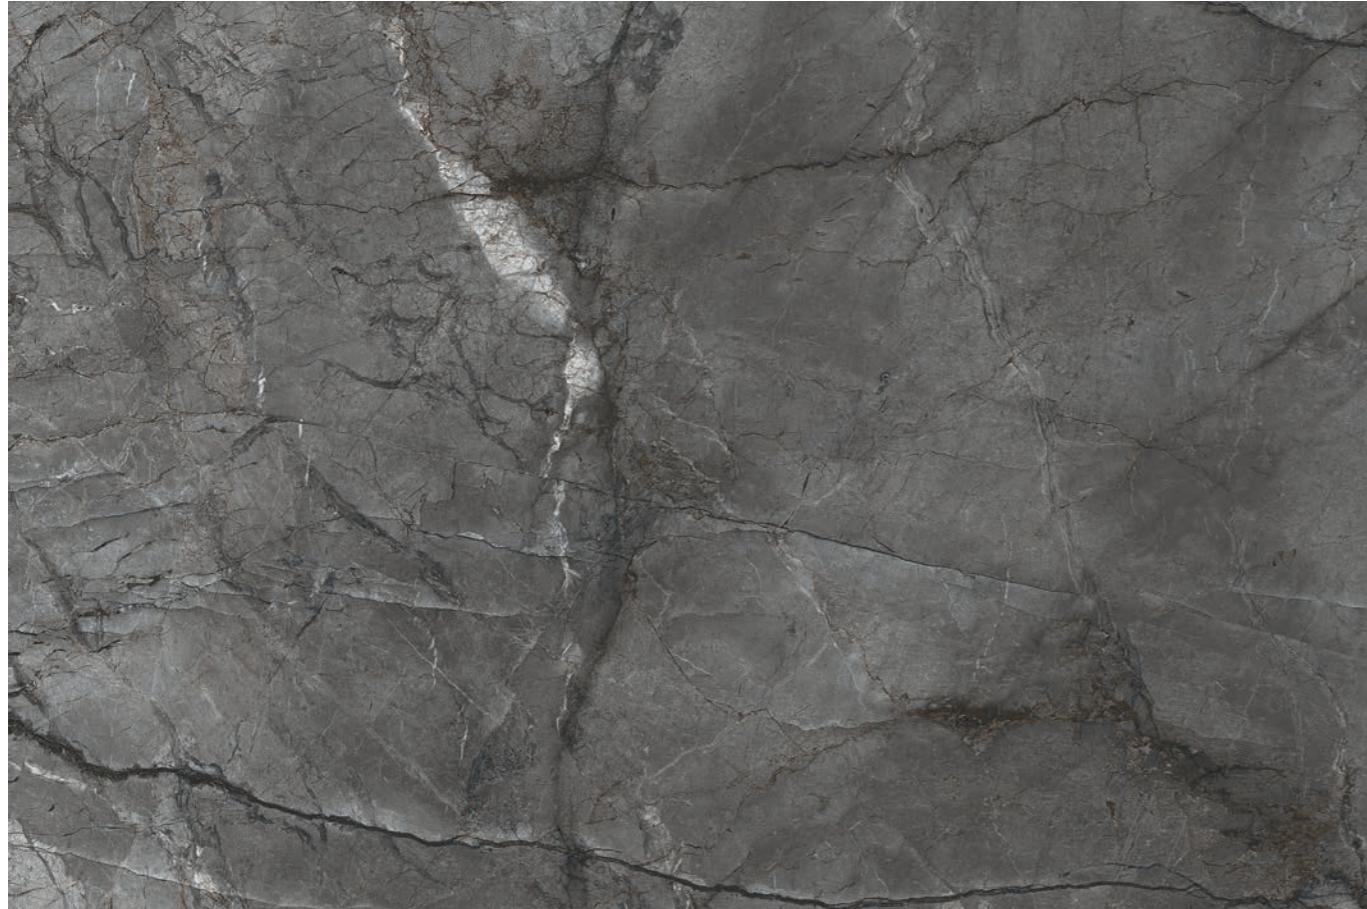

NANO

48x71" 120x180 SILVER

tp GR fl v³ Mohs: 5.5