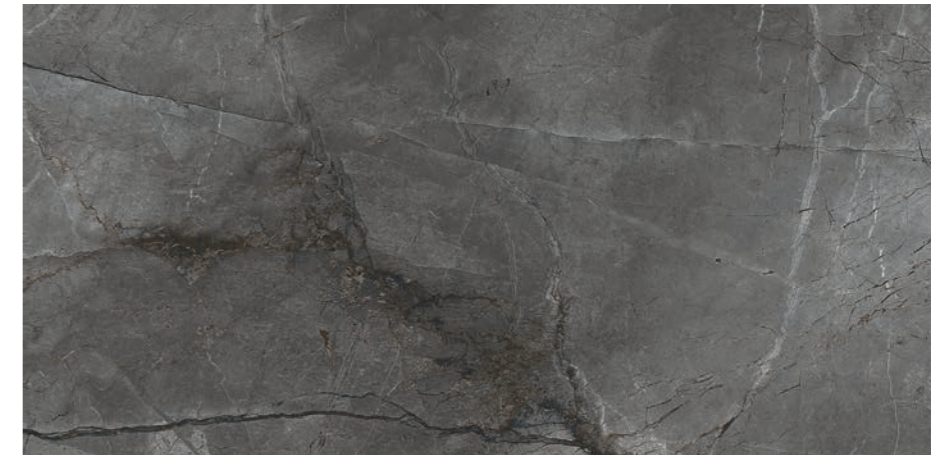

40x40" 100x100 SILVER

tp GR fl v³ Mohs: 5.5

NANO

tp GR fl v³ Mohs: 5.5