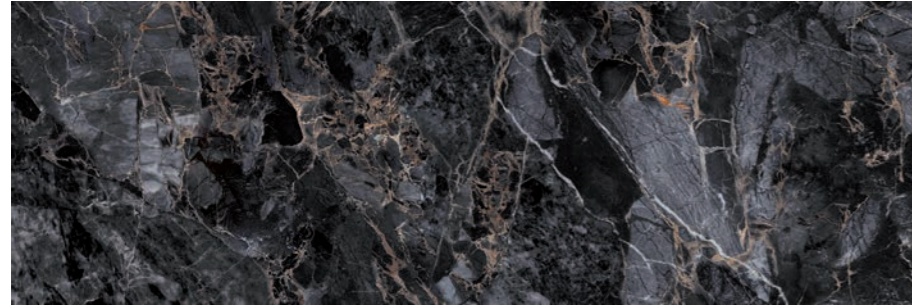

LIMA

16x48" 40x120