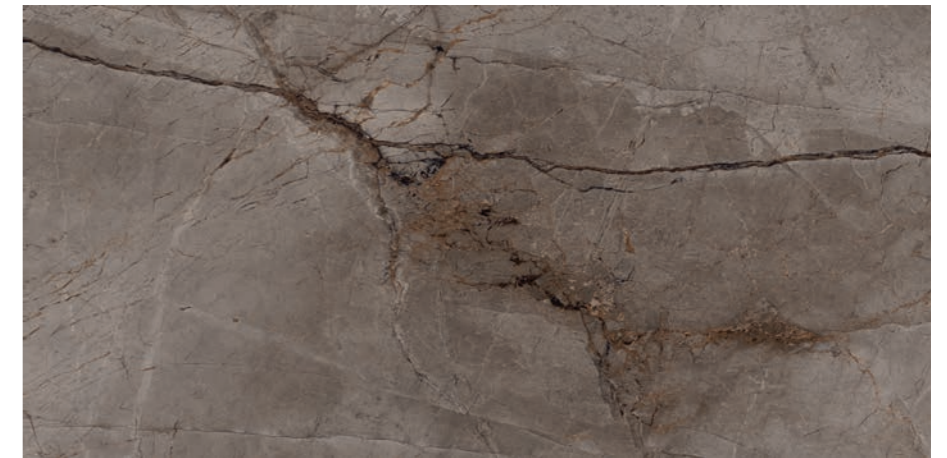

NANO

48x71" 120x180 ASH

tp GR fl v<sup>3</sup> Mohs: 5.5

NANO

40x40" 100x100 ASH

tp GR fl v<sup>3</sup> Mohs: 5.5

NANO

24x48" 60x120 ASH